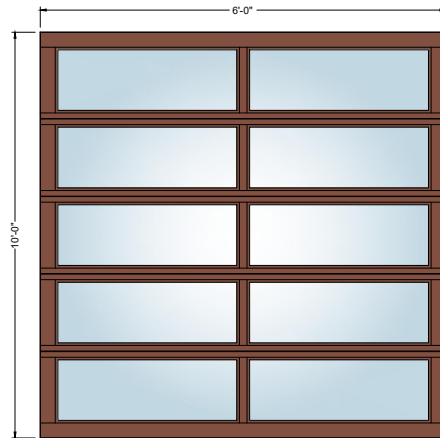

6' x 10' Full Lite

6' x 10' 2-Lite

6' x 10' 3-Lite

6' x 10' 4-Lite

PRODUCT  
**ES-PGD3040**  
Garage Door

SHEET TITLE  
**PRESTIGE GARAGE DOOR  
CONFIGURATIONS**