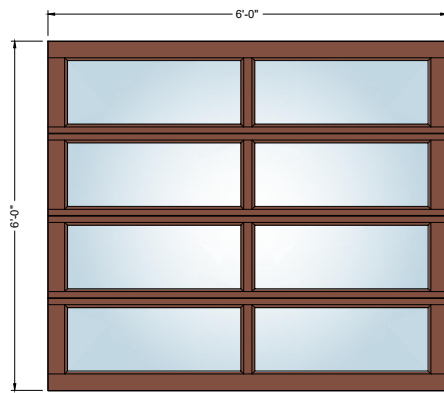

6' x 6' FULL Lite

6' x 6' 2-Lite

6' x 6' 3-Lite

6' x 6' 4-Lite

PRODUCT
ES-PGD3040
Garage Door

SHEET TITLE
**PRESTIGE GARAGE DOOR
CONFIGURATIONS**