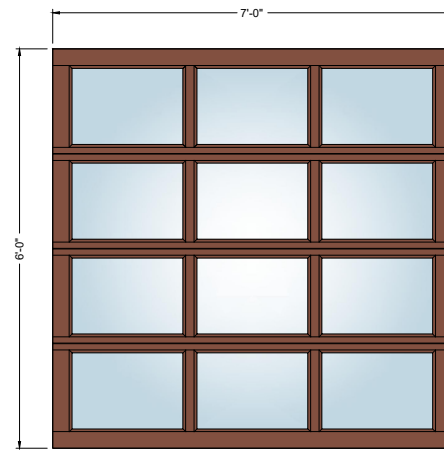

6' x 7' FULL Lite

6' x 7' 2-Lite

6' x 7' 3-Lite

6' x 7' 4-Lite

PRODUCT
ES-PGD3040
Garage Door

SHEET TITLE
**PRESTIGE GARAGE DOOR
CONFIGURATIONS**