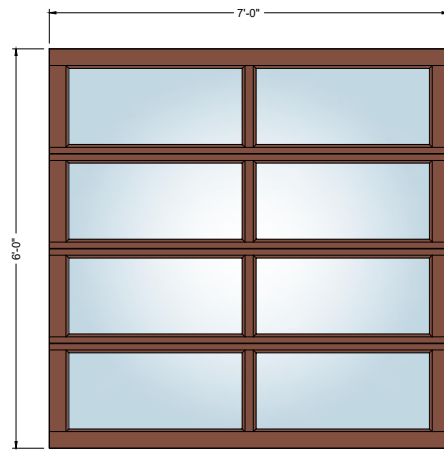

6' x 7' FULL Lite

6' x 7' 2-Lite

6' x 7' 3-Lite

6' x 7' 4-Lite

PRODUCT
ES-PGD3040
Garage Door

SHEET TITLE
**PRESTIGE GARAGE DOOR
CONFIGURATIONS**