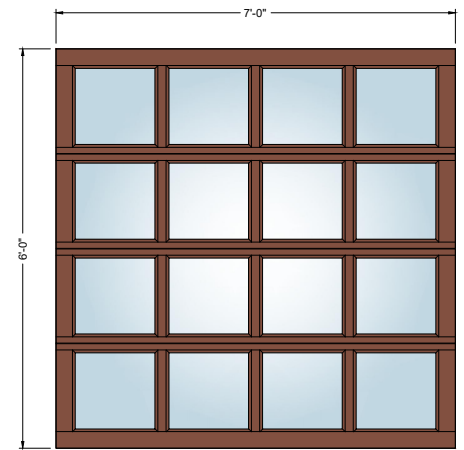

6' x 7' FULL Lite

6' x 7' 2-Lite

6' x 7' 3-Lite

6' x 7' 4-Lite

PRODUCT
ES-PGD3040
Garage Door

SHEET TITLE
**PRESTIGE GARAGE DOOR
CONFIGURATIONS**