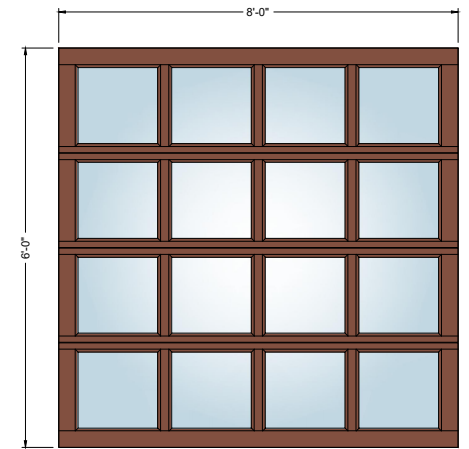

6' x 8' FULL Lite

6' x 8' 2-Lite

6' x 8' 3-Lite

6' x 8' 4-Lite

PRODUCT
ES-PGD3040
Garage Door

SHEET TITLE
**PRESTIGE GARAGE DOOR
CONFIGURATIONS**