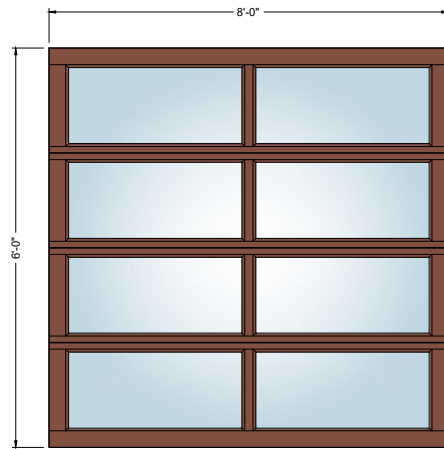

6' x 8' FULL Lite

6' x 8' 2-Lite

6' x 8' 3-Lite

6' x 8' 4-Lite

PRODUCT
ES-PGD3040
Garage Door

SHEET TITLE
**PRESTIGE GARAGE DOOR
CONFIGURATIONS**