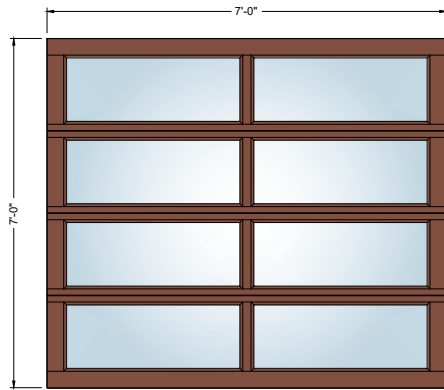

7' x 7' FULL Lite

7' x 7' 2-Lite

7' x 7' 3-Lite

7' x 7' 4-Lite

PRODUCT
ES-PGD3040
Garage Door

SHEET TITLE
**PRESTIGE GARAGE DOOR
CONFIGURATIONS**