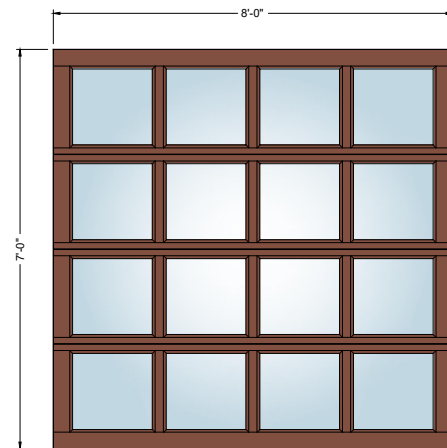

7' x 8' FULL Lite

7' x 8' 2-Lite

7' x 8' 3-Lite

7' x 8' 4-Lite

PRODUCT  
**ES-PGD3040**  
Garage Door

SHEET TITLE  
**PRESTIGE GARAGE DOOR  
CONFIGURATIONS**