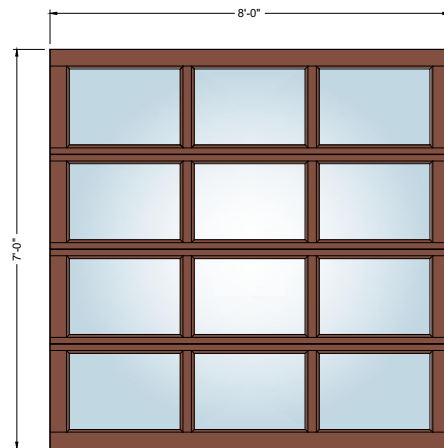

7' x 8' FULL Lite

7' x 8' 2-Lite

7' x 8' 3-Lite

7' x 8' 4-Lite

PRODUCT  
**ES-PGD3040**  
Garage Door

SHEET TITLE  
**PRESTIGE GARAGE DOOR  
CONFIGURATIONS**