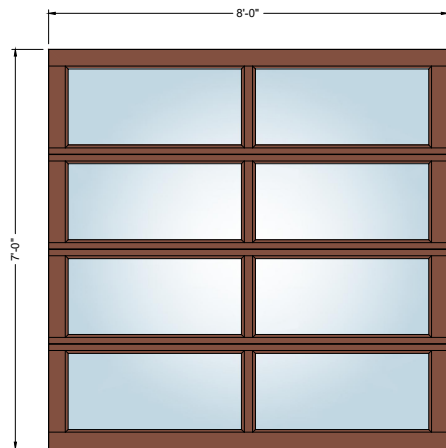

7' x 8' FULL Lite

7' x 8' 2-Lite

7' x 8' 3-Lite

7' x 8' 4-Lite

PRODUCT  
**ES-PGD3040**  
Garage Door

SHEET TITLE  
**PRESTIGE GARAGE DOOR  
CONFIGURATIONS**