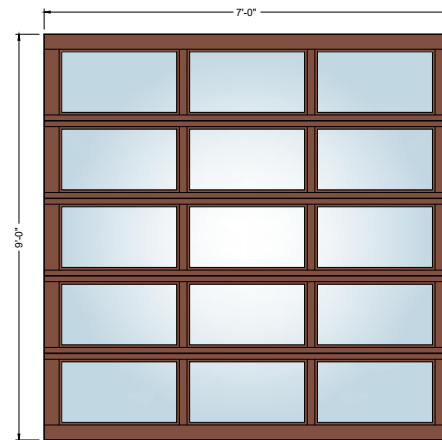

7' x 9' Full Lite

7' x 9' 2-Lite

7' x 9' 3-Lite

7' x 9' 4-Lite

PRODUCT  
**ES-PGD3040**  
Garage Door

SHEET TITLE  
**PRESTIGE GARAGE DOOR  
CONFIGURATIONS**