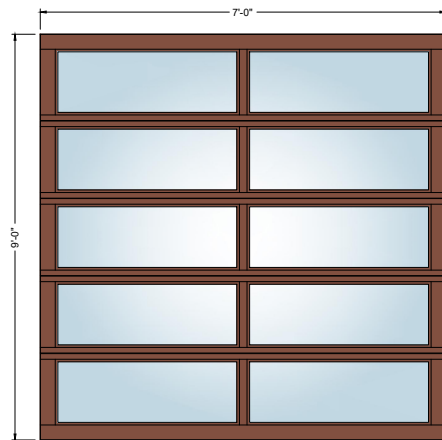

7' x 9' Full Lite

7' x 9' 2-Lite

7' x 9' 3-Lite

7' x 9' 4-Lite

PRODUCT  
**ES-PGD3040**  
Garage Door

SHEET TITLE  
**PRESTIGE GARAGE DOOR  
CONFIGURATIONS**