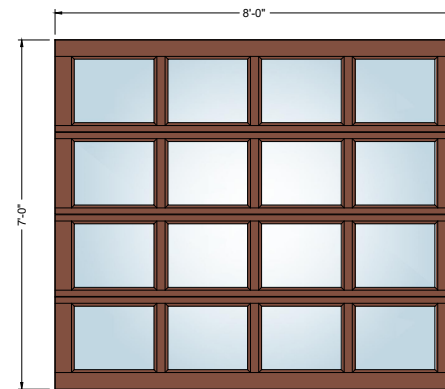

8' x 7' Full Lite

8' x 7' 2-Lite

8' x 7' 3-Lite

8' x 7' 4-Lite

PRODUCT
ES-PGD3040
Garage Door

SHEET TITLE
**PRESTIGE GARAGE DOOR
CONFIGURATIONS**