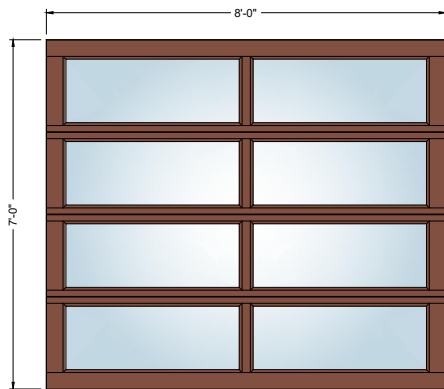

8' x 7' Full Lite

8' x 7' 2-Lite

8' x 7' 3-Lite

8' x 7' 4-Lite

PRODUCT
ES-PGD3040
Garage Door

SHEET TITLE
**PRESTIGE GARAGE DOOR
CONFIGURATIONS**