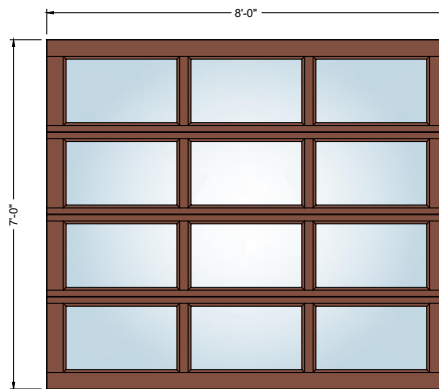

8' x 7' Full Lite

8' x 7' 2-Lite

8' x 7' 3-Lite

8' x 7' 4-Lite

PRODUCT
ES-PGD3040
Garage Door

SHEET TITLE
**PRESTIGE GARAGE DOOR
CONFIGURATIONS**