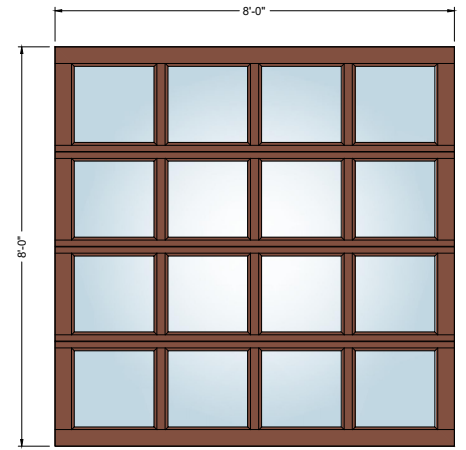

8' x 8' Full Lite

8' x 8' 2-Lite

8' x 8' 3-Lite

8' x 8' 4-Lite

PRODUCT
ES-PGD3040
Garage Door

SHEET TITLE
**PRESTIGE GARAGE DOOR
CONFIGURATIONS**