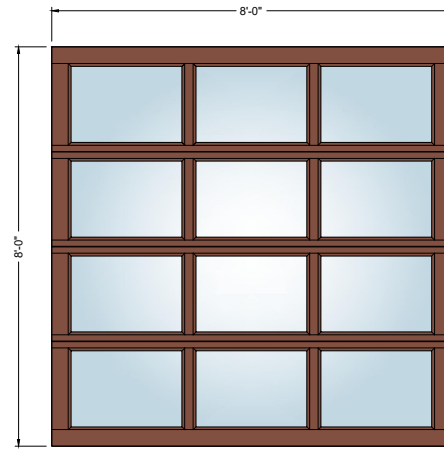

8' x 8' Full Lite

8' x 8' 2-Lite

8' x 8' 3-Lite

8' x 8' 4-Lite

PRODUCT
ES-PGD3040
Garage Door

SHEET TITLE
**PRESTIGE GARAGE DOOR
CONFIGURATIONS**