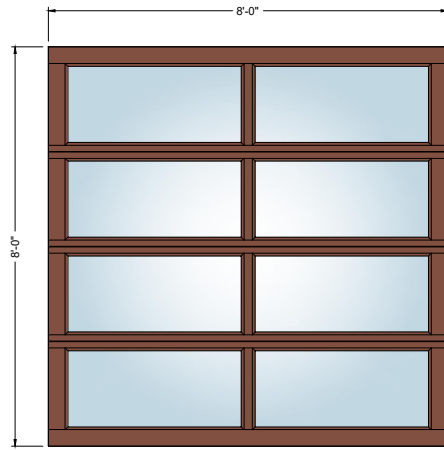

8' x 8' Full Lite

8' x 8' 2-Lite

8' x 8' 3-Lite

8' x 8' 4-Lite

PRODUCT
ES-PGD3040
Garage Door

SHEET TITLE
**PRESTIGE GARAGE DOOR
CONFIGURATIONS**